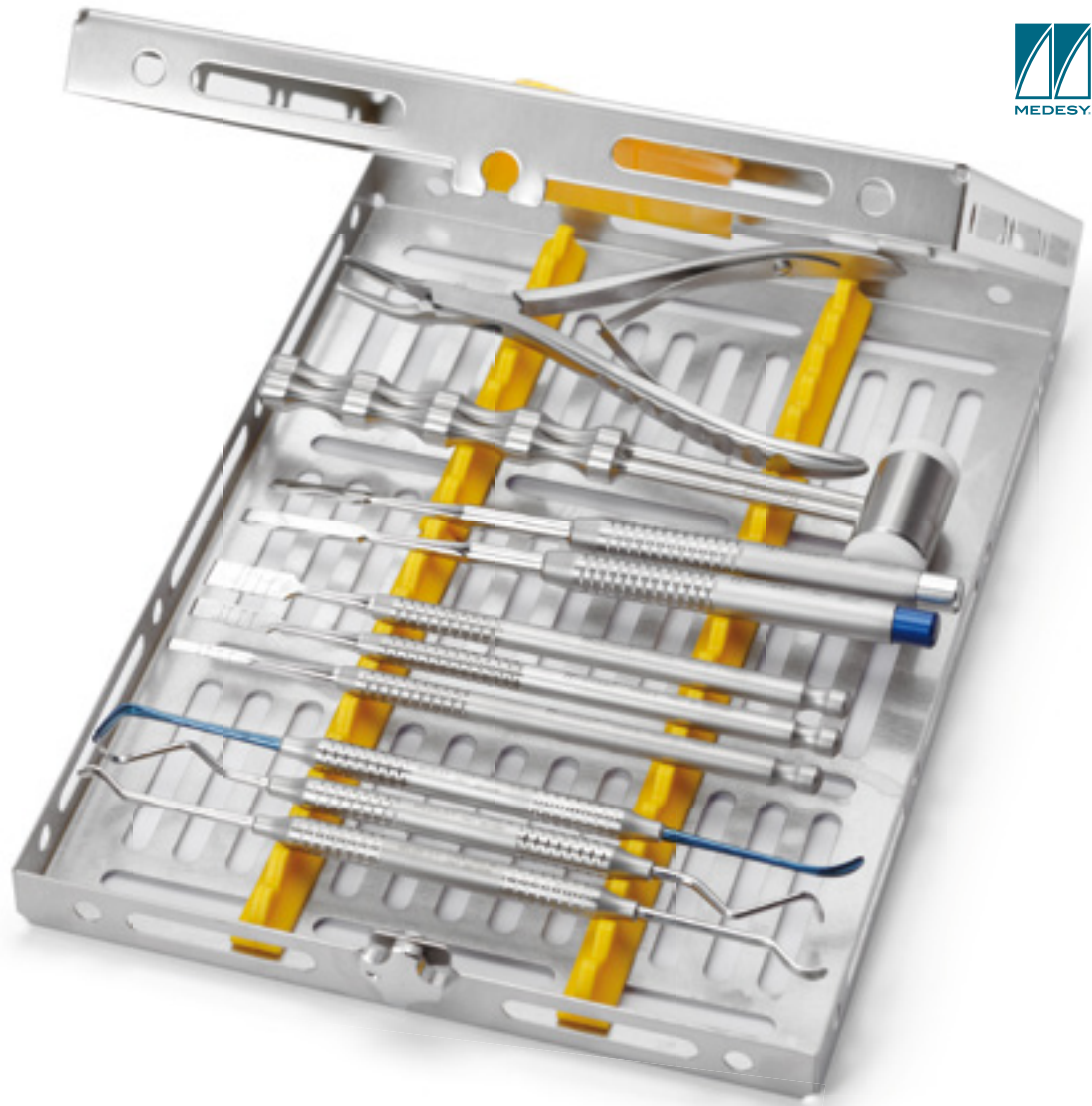

BONE GRAFT HOLDING PLIERS

PINZA TRATTIENI OSSO

1540 (mm 220)
Arnhold

Straight
Retta

1541 (mm 220)
Arnhold

Curved
Curva

For placing screws on bone blocks
Per fissare viti in blocchetti d'osso

1542 (mm 200)
Arnhold

Curved
Curva

1350/KIT

Kit bone splitting

Kit per osso

Contains / Contiene:

1304/901	Sinus lift n.901
1304/902	Sinus lift n.902
1304/905-Ti	Sinus lift n.905 Titanium
1310/1S	Chisel 3 mm
1310/2S	Chisel 6 mm
1310/3S	Chisel 9 mm
3809	Bone rongeur Micro Friedman
941	Chisel Wakefield 1W
942	Chisel Wakefield 2W
952/25	Hammer Medesy
981/19	Gammatrix tray Quatri

1955/KIT

Kit bone split and sinus lift

Kit per osso e rialzo del seno mascellare

Contains / Contiene:

1304/902	Sinus lift n.902
1304/905	Sinus lift n.905
1309/7	Sinus lift n.7
1310/5D	Chisel 6 mm
1310/6D	Chisel 9 mm
1340/1R	Chisel 1R
1340/2A	Chisel 2A
1340/3R	Chisel 3R
1340/4A	Chisel 4A
980/10	Gammatrix tray Tre

1673/5

Kit osteotomes & sinus elevation

Kit osteotomi e rialzo del seno mascellare

Contains / Contiene:

1322/1	Osteotome concave \varnothing 2,7 mm
1322/2	Osteotome concave \varnothing 3,2 mm
1322/3	Osteotome concave \varnothing 3,7 mm
1322/4	Osteotome concave \varnothing 4,2 mm
1322/5	Osteotome concave \varnothing 5,0 mm
1322/6	Osteotome concave \varnothing 2,7 mm bayonet
1322/7	Osteotome concave \varnothing 3,2 mm bayonet
1322/8	Osteotome concave \varnothing 3,7 mm bayonet
1322/9	Osteotome concave \varnothing 4,2 mm bayonet
1322/10	Osteotome concave \varnothing 5,0 mm bayonet
4883	Bone injector \varnothing 4,4 mm
4887	Bone injector \varnothing 3,5 mm
952	Hammer Mead
981/19	Gammatrix tray Quatri